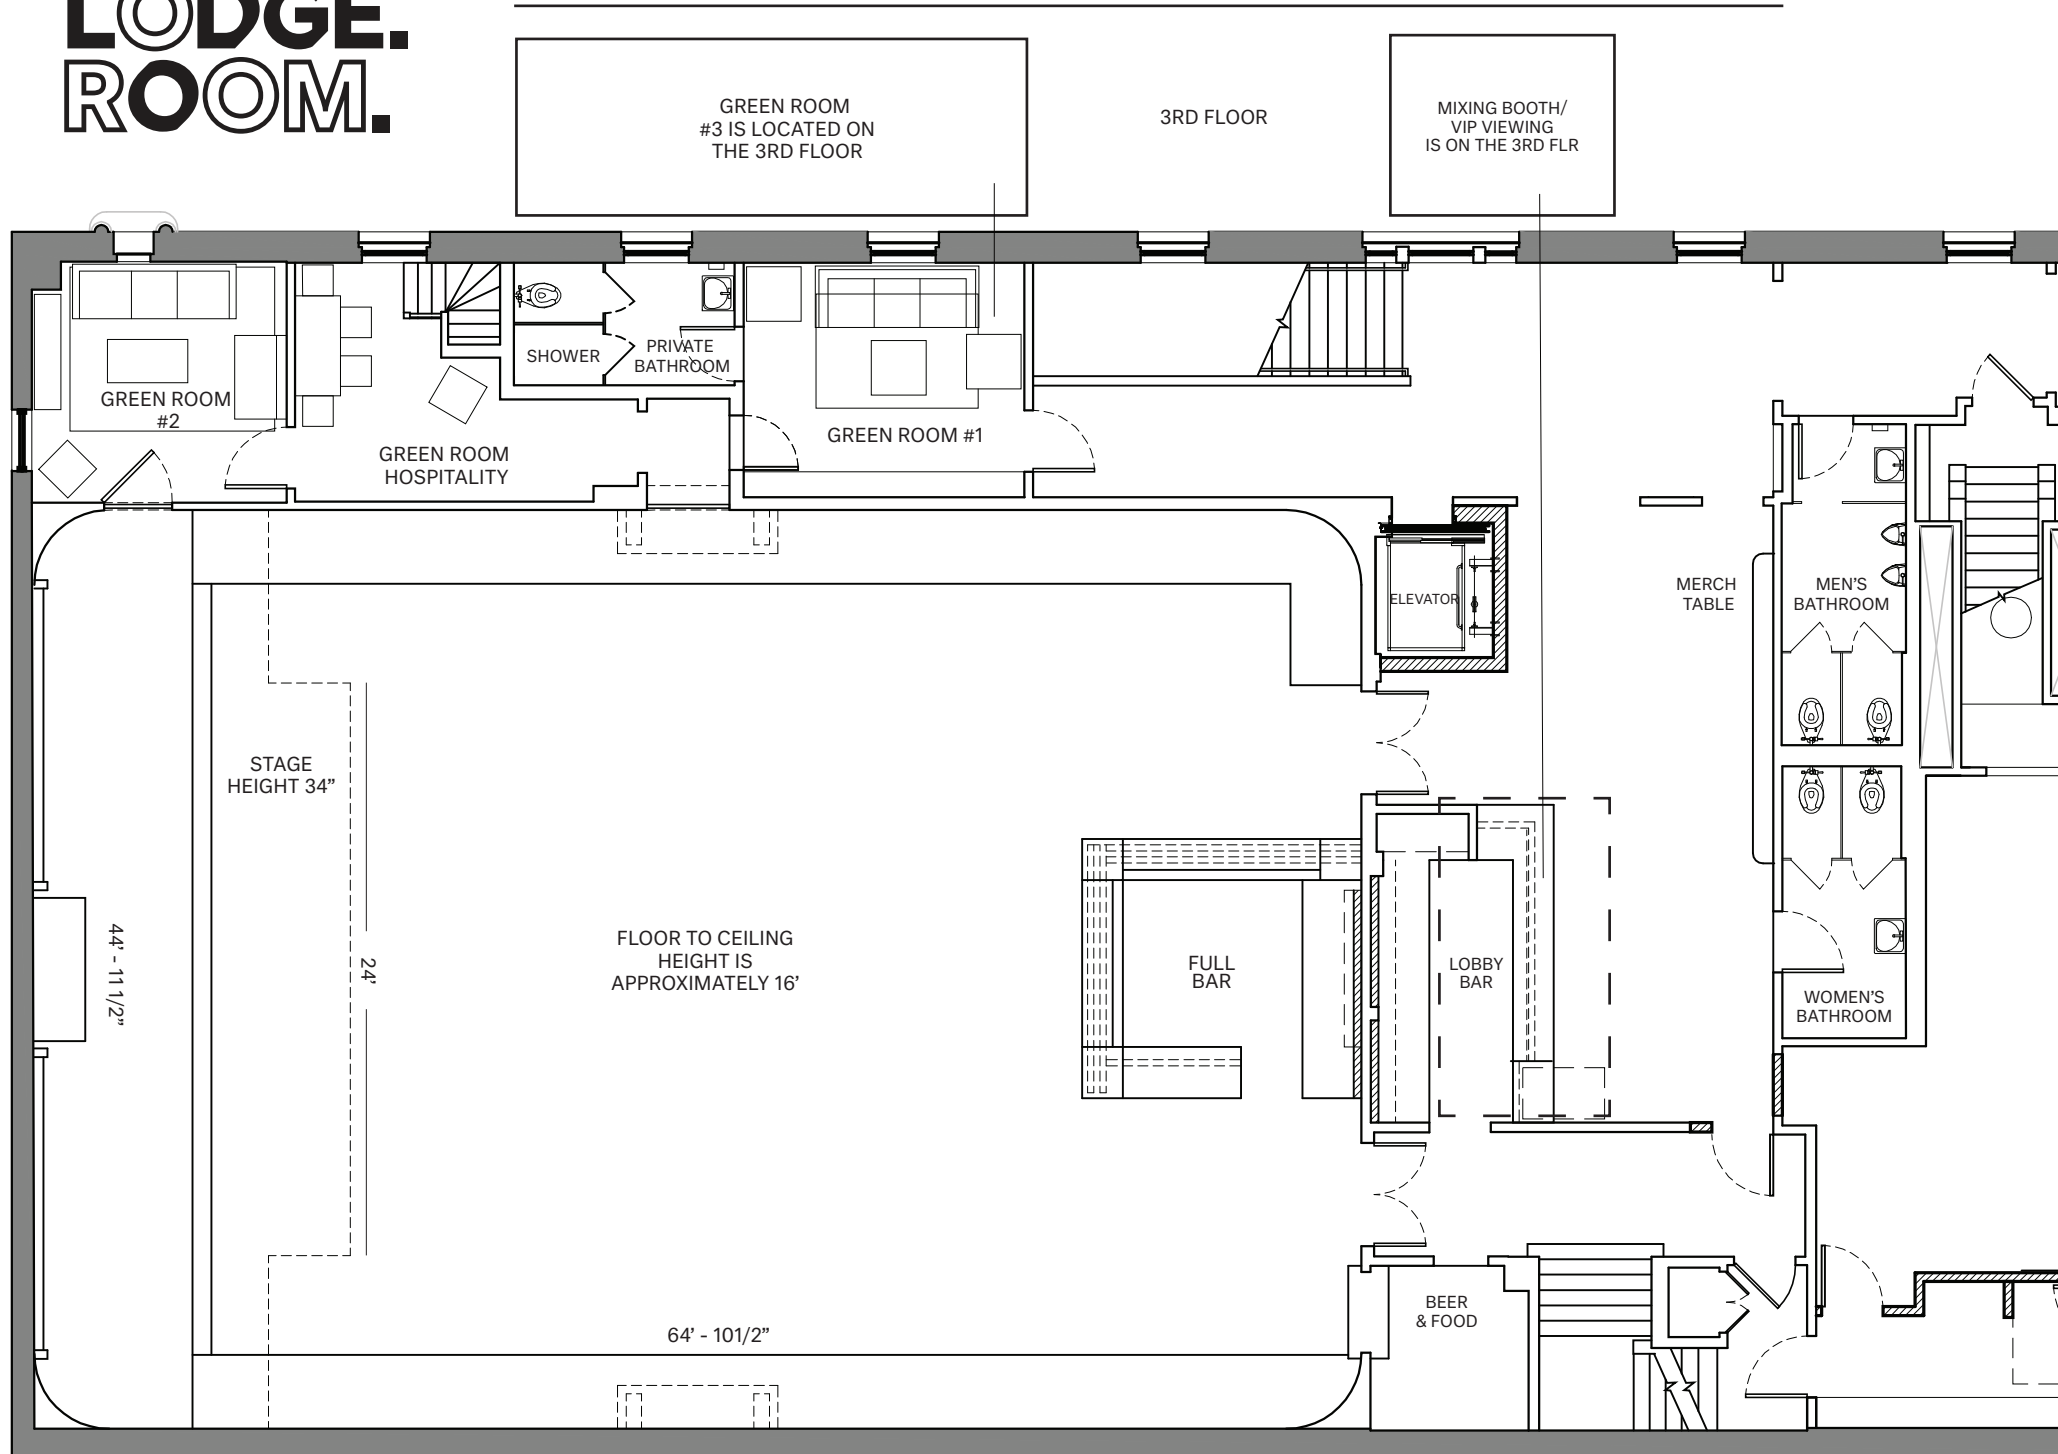

LODGE. ROOM.

LODGE ROOM VENUE LAYOUT

**LODGE.
ROOM.**

CONTACT:

info@lodgeroomhlp.com

104 N. Avenue 56
Highland Park,
Los Angeles, California

Lodgeroomhlp.com
[@lodgeroom](#)